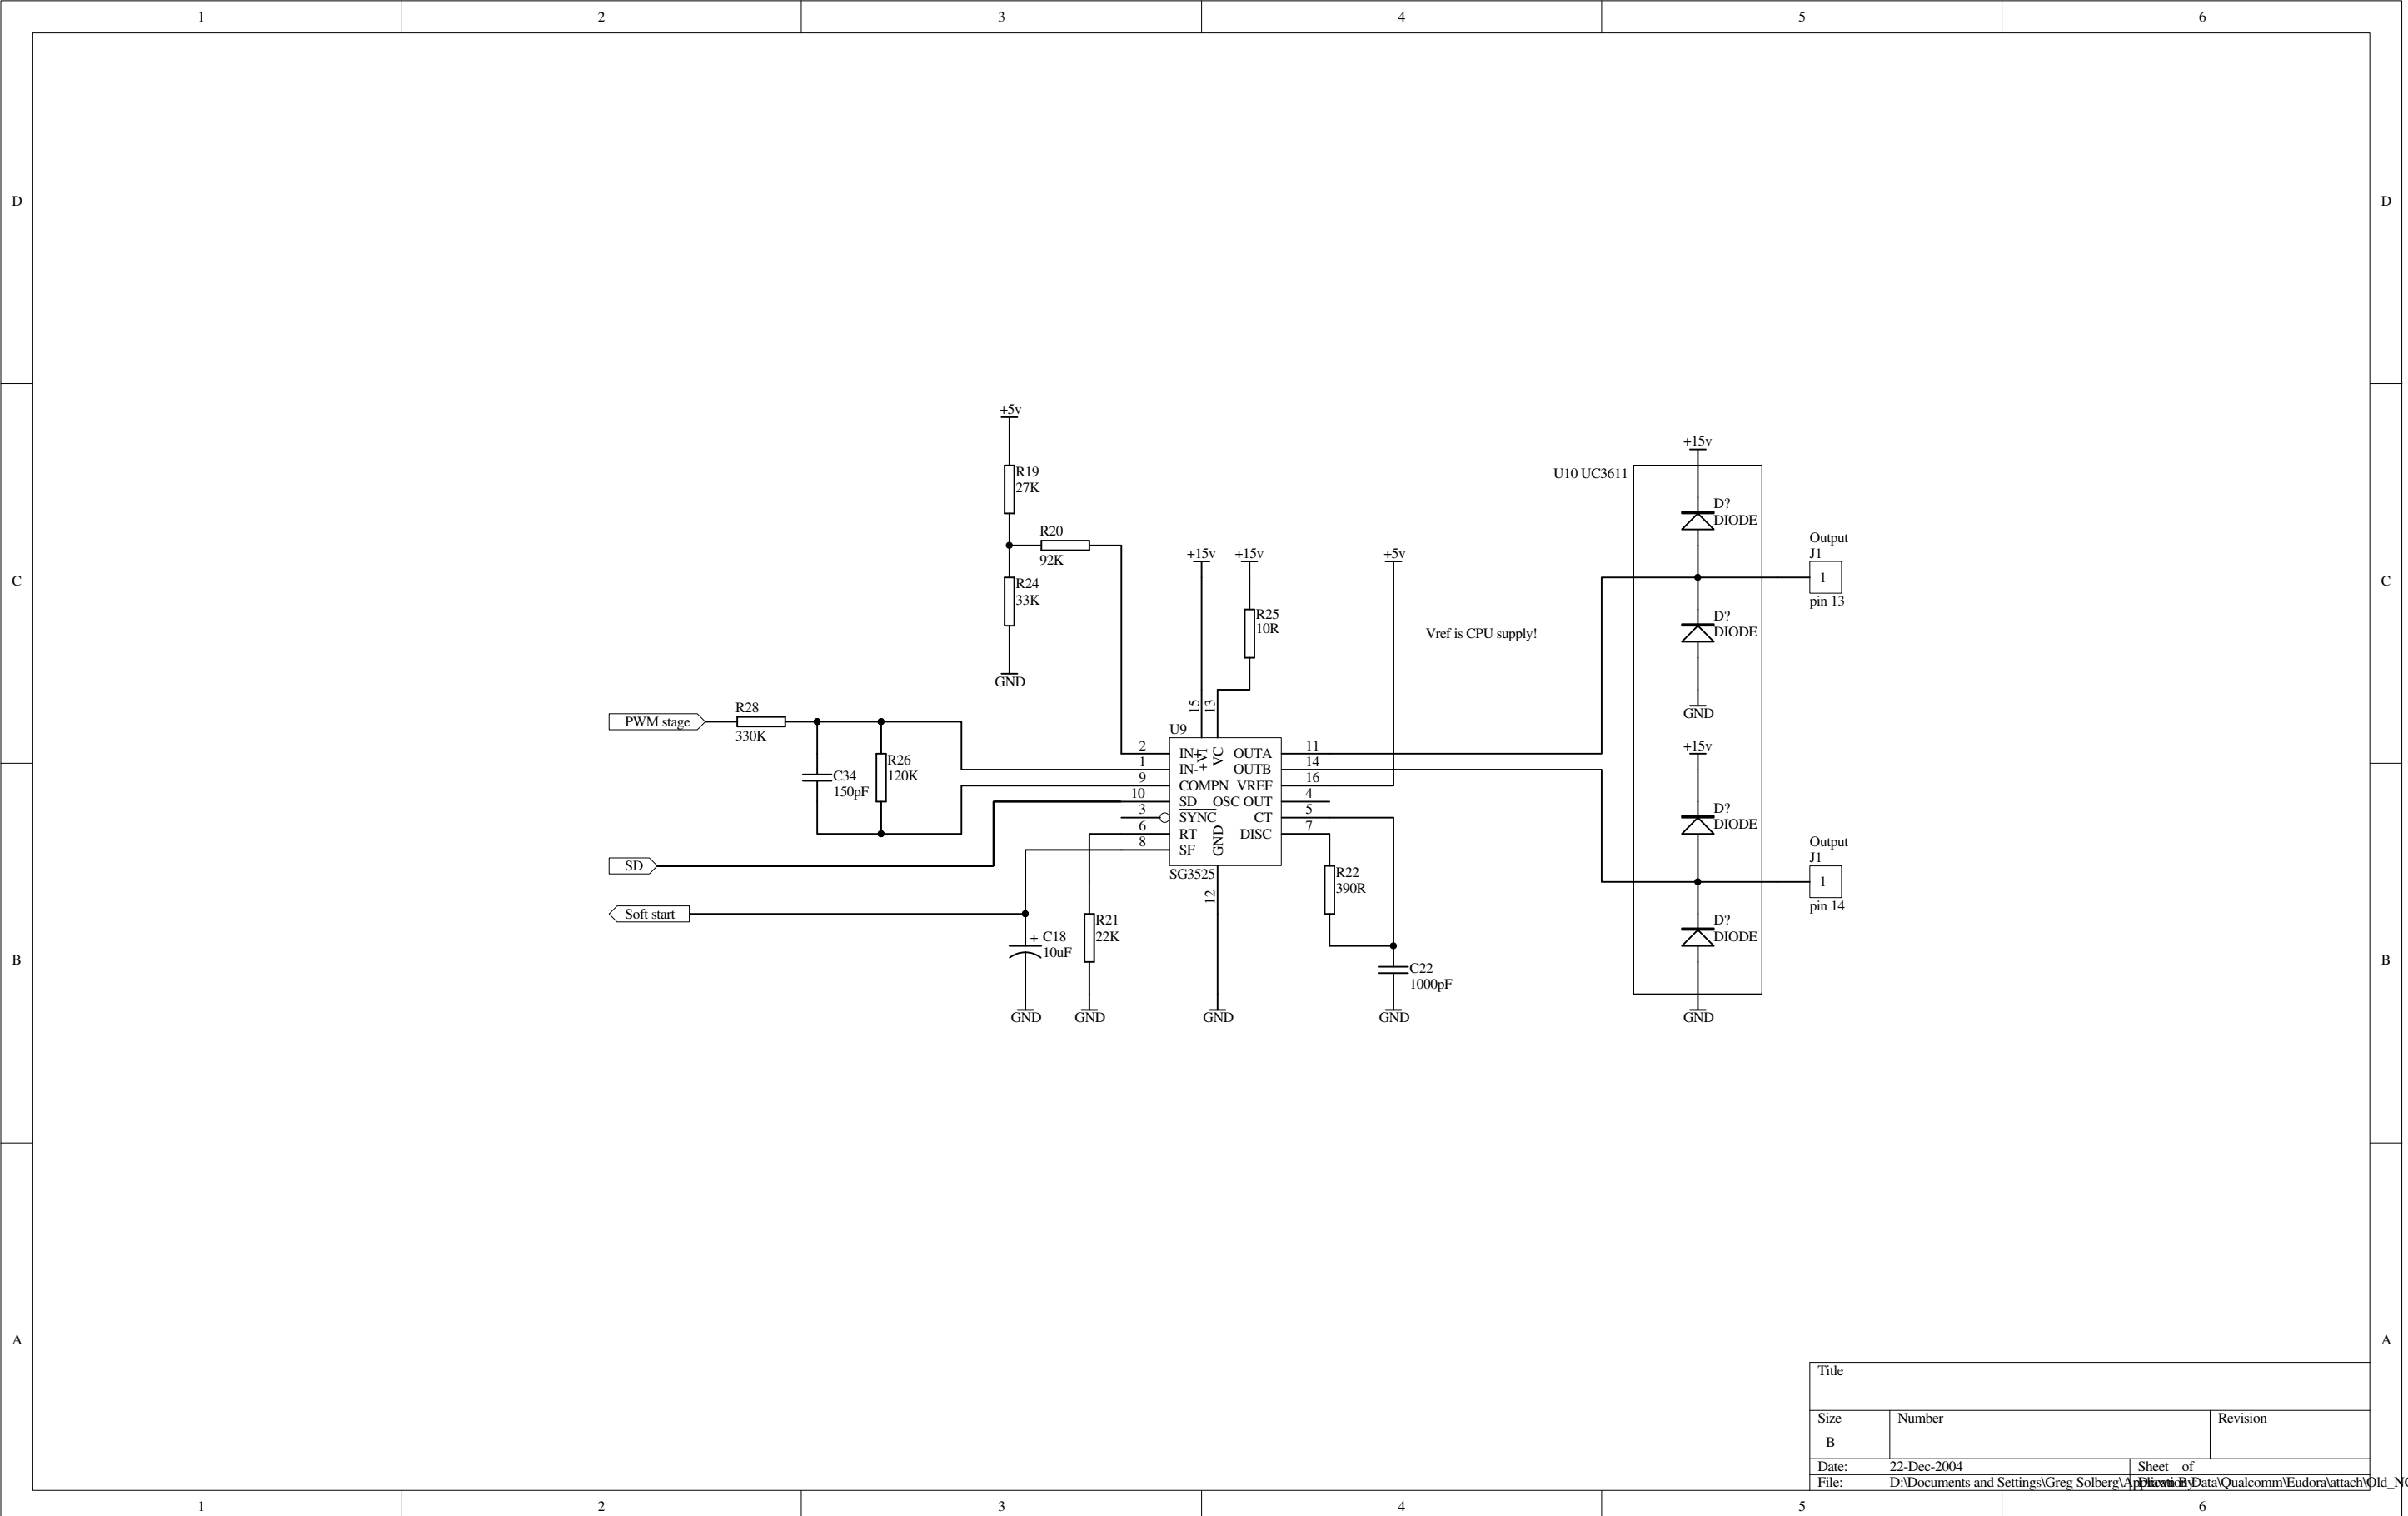

Title		
Size	Number	Revision
B		
Date:	22-Dec-2004	Sheet of
File:	D:\Documents and Settings\Greg Solberg\My Documents\Qualcomm\Eudora\attach\Old_NG3_logic.ddb