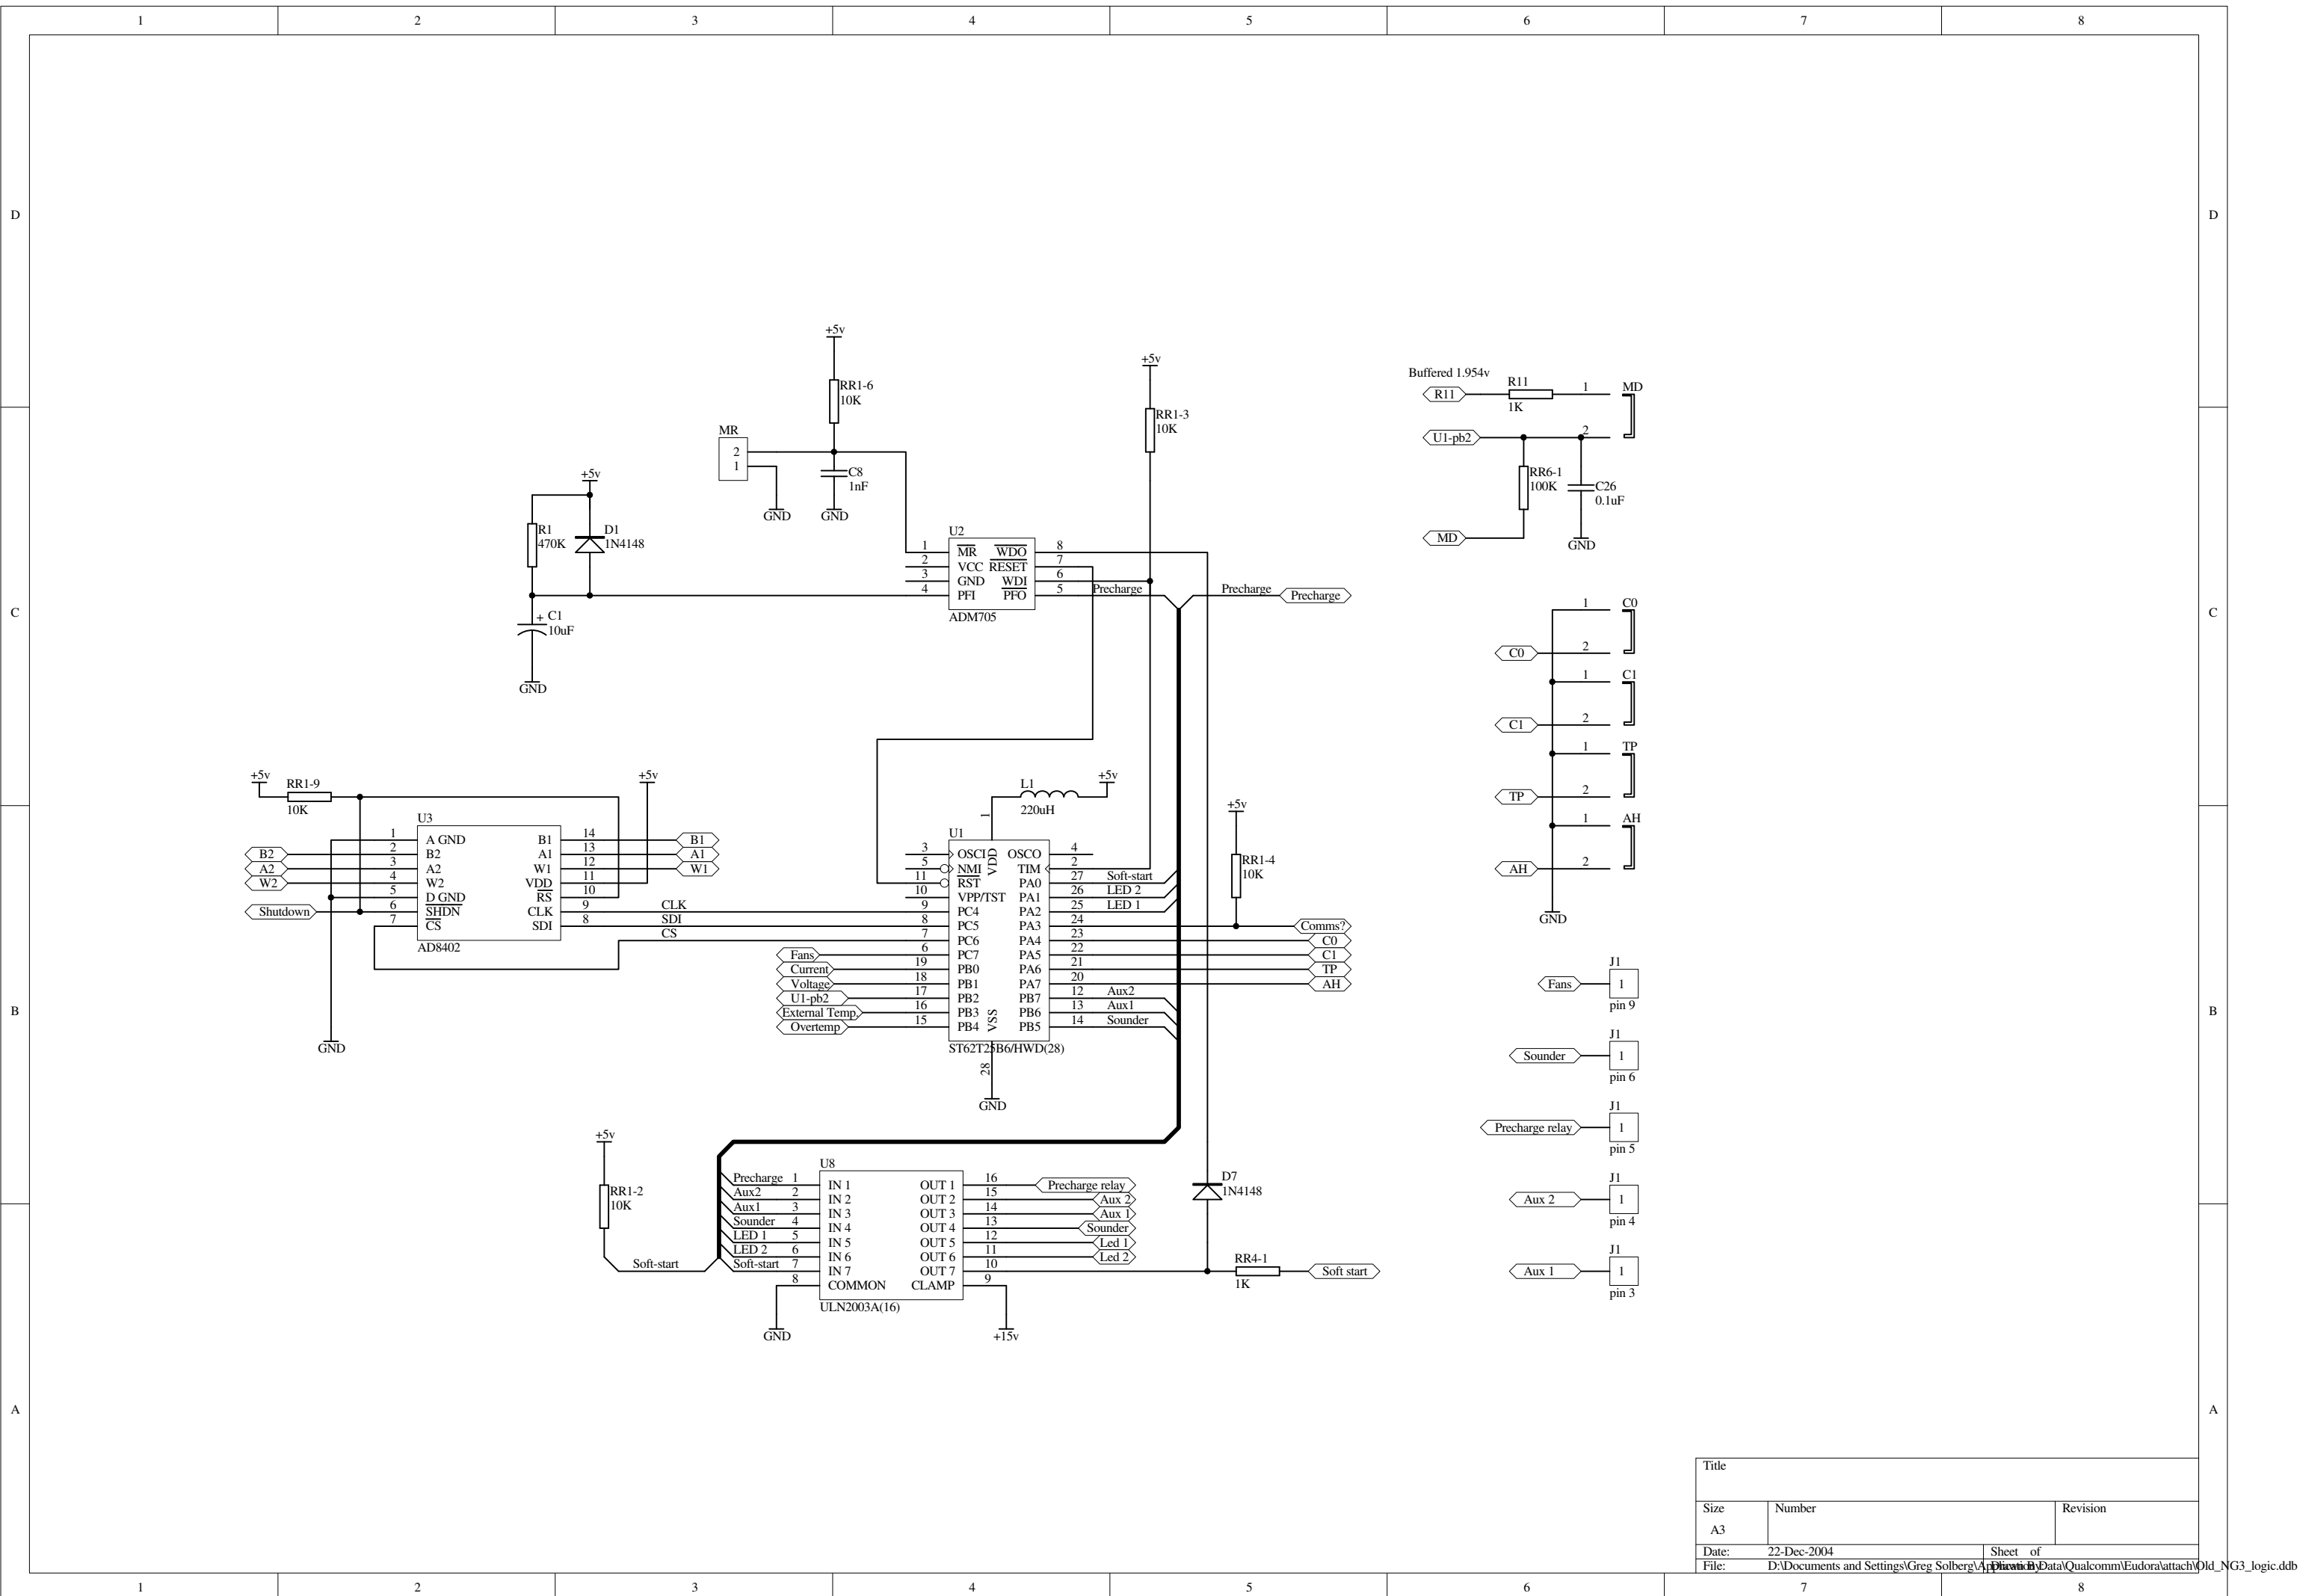

| | | |
|-------|--|----------|
| Title | | |
| Size | Number | Revision |
| A3 | | |
| Date: | 22-Dec-2004 | Sheet of |
| File: | D:\Documents and Settings\Greg Solberg\My Documents\Qualcomm\Eudora\attach\Old_NG3_logic.ddb | |