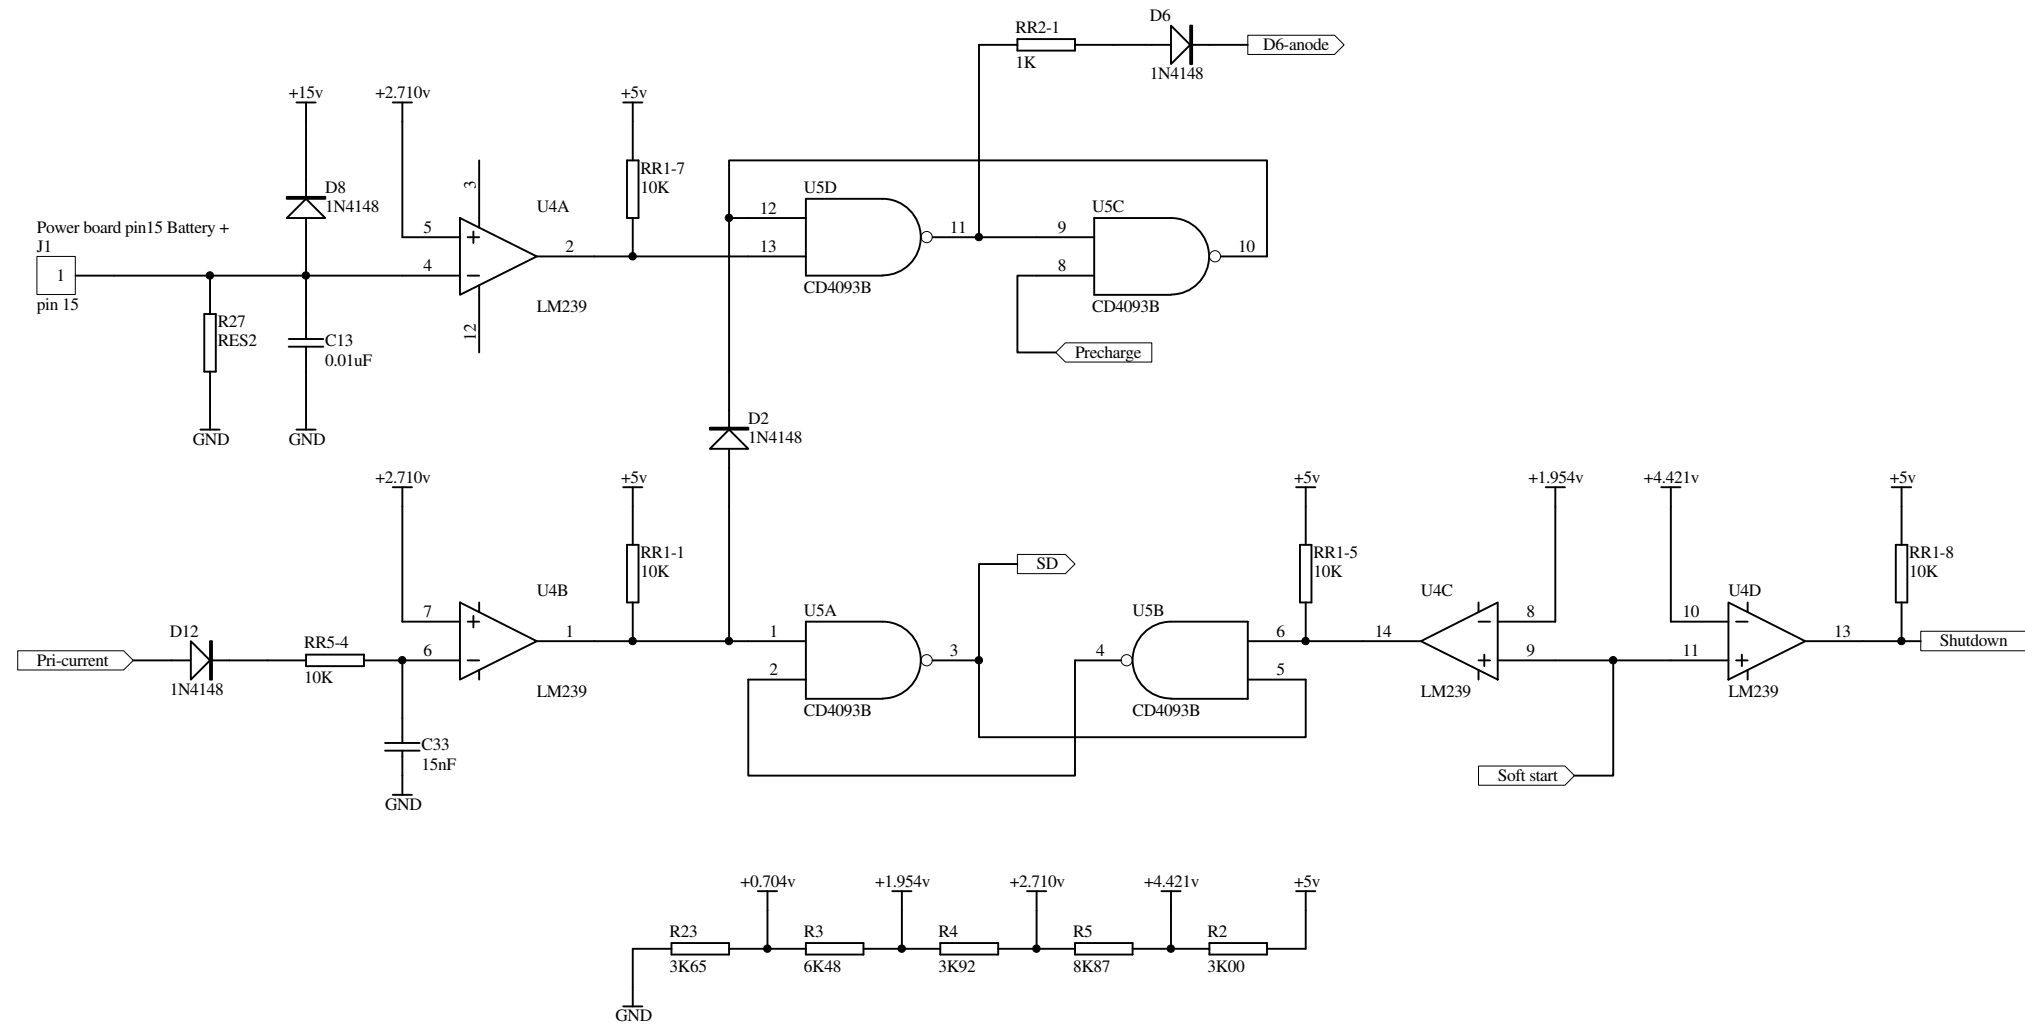

| | | |
|-------|--|----------|
| Title | | |
| Size | Number | Revision |
| A3 | | |
| Date: | 22-Dec-2004 | Sheet of |
| File: | D:\Documents and Settings\Greg Solberg\My Documents\Qualcomm\Eudora\attach\Old_NG3_logic.ddb | |